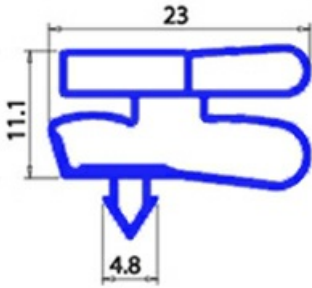

2123253

MAGNETIC SNAP IN GASKET 655X750 XX3

Date: 08-04-2025

Technical data

SHORT SIDE mm	A=655mm
LONG SIDE mm	B=750mm
PROFILE TYPE	XX3