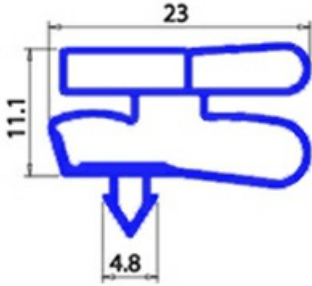

# MAGNETIC SNAP IN GASKET 625X500MM O.D. XX3

Date: 07-04-2025

## Technical data

SHORT SIDE mm	A=500mm
LONG SIDE mm	B=625mm
PROFILE TYPE	XX3