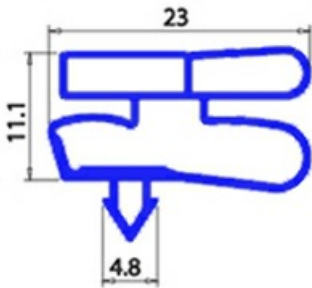

2123259

Date: 22-01-2025

Technical data

SHORT SIDE mm	A=661mm
LONG SIDE mm	B=1422mm
PROFILE TYPE	XX3