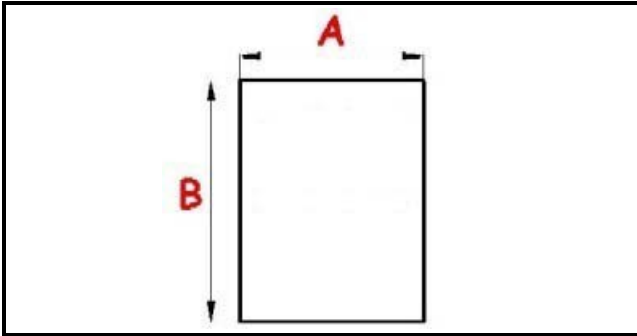

2123260

Date: 05-04-2025

Technical data

SHORT SIDE mm	A=725mm
LONG SIDE mm	B=1640mm
PROFILE TYPE	XX3