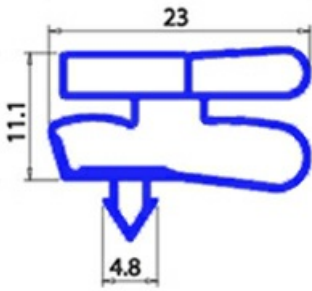

2123260

Date: 22-11-2024

Technical data

| | |
|---------------|----------|
| SHORT SIDE mm | A=725mm |
| LONG SIDE mm | B=1640mm |
| PROFILE TYPE | XX3 |