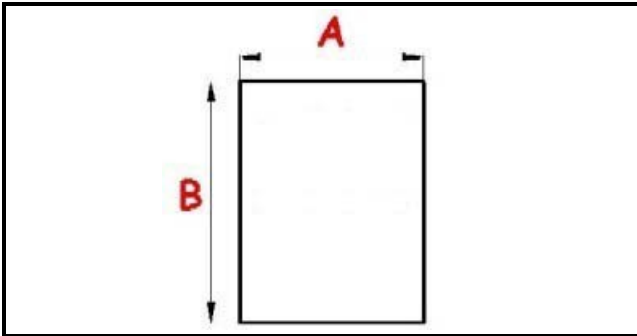

2123260

Date: 22-12-2024

Technical data

SHORT SIDE mm	A=725mm
LONG SIDE mm	B=1640mm
PROFILE TYPE	XX3