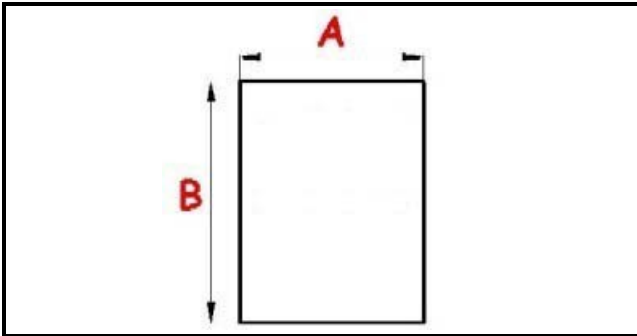

2123260

Date: 22-01-2025

Technical data

SHORT SIDE mm	A=725mm
LONG SIDE mm	B=1640mm
PROFILE TYPE	XX3