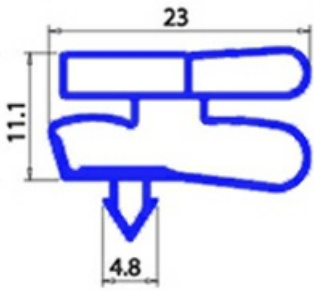

2123260

Date: 05-04-2025

Technical data

SHORT SIDE mm	A=725mm
LONG SIDE mm	B=1640mm
PROFILE TYPE	XX3