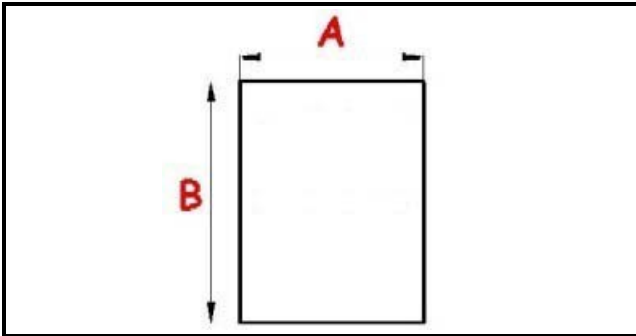

2123260

Date: 22-11-2024

Technical data

| | |
|---------------|----------|
| SHORT SIDE mm | A=725mm |
| LONG SIDE mm | B=1640mm |
| PROFILE TYPE | XX3 |