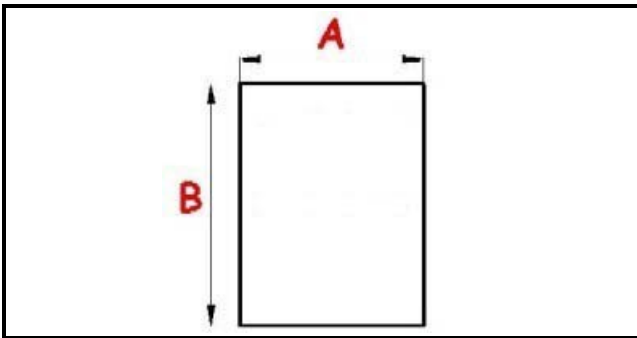

## Technical data

SHORT SIDE mm	A=674mm
LONG SIDE mm	B=1645mm
PROFILE TYPE	XX3