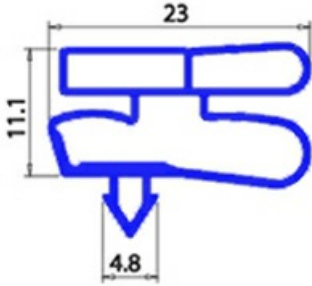

# MAGNETIC SNAP IN GASKET 1645X674MM XX3

Date: 06-04-2025

## Technical data

SHORT SIDE mm	A=674mm
LONG SIDE mm	B=1645mm
PROFILE TYPE	XX3