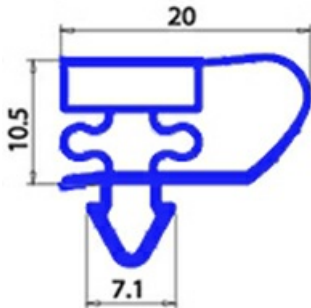

2123268

MAGNETIC SNAP IN GASKET 410X495mm YY22

Date: 22-11-2024

ORIGINAL
OSP
SPARE PARTS**Technical data**

SHORT SIDE mm	A=410mm
LONG SIDE mm	B=495mm
PROFILE TYPE	YY22

Manufacturer code

ANGELO PO GRANDI CUCINE SPA
SAGI REFRIGERATION UNIT ANGELO PO GRANDI CUCINE SPA A SOCIO