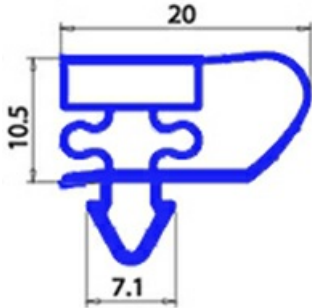

# MAGNETIC SNAP IN GASKET 410X495mm YY22

Date: 13-04-2025

ORIGINAL  
**OSP**  
SPARE PARTS

## Technical data

SHORT SIDE mm	A=410mm
LONG SIDE mm	B=495mm
PROFILE TYPE	YY22