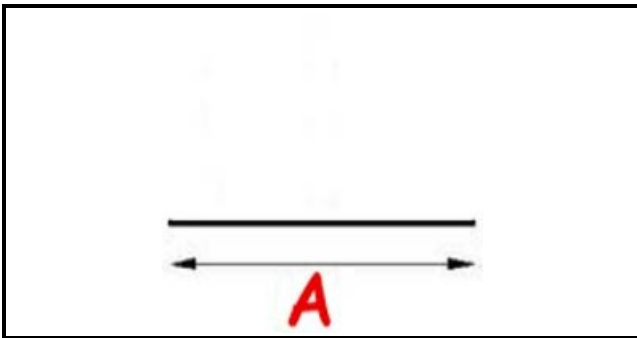

2123269

MAGNETIC SNAP IN GASKET BAR 2500mm QQ21

Date: 06-04-2025

Technical data

LONG SIDE mm	A=2500mm
PROFILE TYPE	QQ21