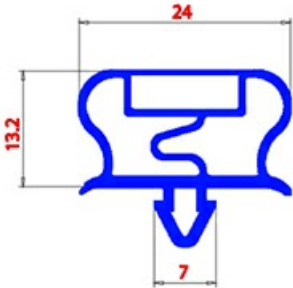

2123269

MAGNETIC SNAP IN GASKET BAR 2500mm QQ21

Date: 22-11-2024

Technical data

LONG SIDE mm	A=2500mm
PROFILE TYPE	QQ21