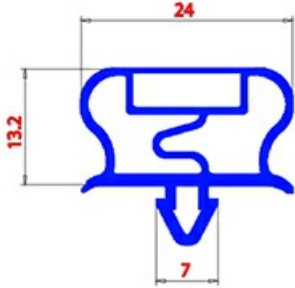

2123269

MAGNETIC SNAP IN GASKET BAR 2500mm QQ21

Date: 06-04-2025

Technical data

LONG SIDE mm	A=2500mm
PROFILE TYPE	QQ21