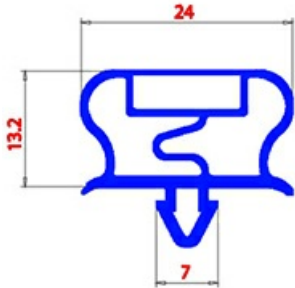

2123270

MAGNETIC SNAP IN GASKET 500x660mm QQ21

Date: 02-01-2025

**Technical data**

SHORT SIDE mm	A=500mm
LONG SIDE mm	B=660mm
PROFILE TYPE	QQ21

Manufacturer code

LOTUS SPA