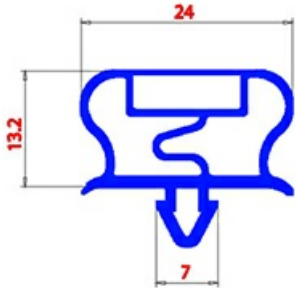

2123270

MAGNETIC SNAP IN GASKET 500x660mm QQ21

Date: 04-02-2025

**Technical data**

SHORT SIDE mm	A=500mm
LONG SIDE mm	B=660mm
PROFILE TYPE	QQ21

Manufacturer code

LOTUS SPA