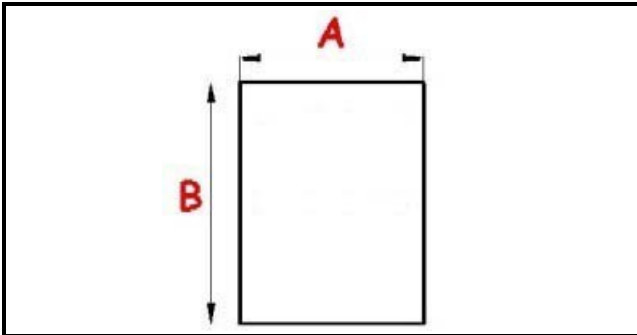

2123274

MAGNETIC SNAP IN GASKET 364X764mm EXT. (INTERNAL 350X750mm) QQ1

Date: 05-04-2025

Technical data

SHORT SIDE mm	A=364
LONG SIDE mm	B=764mm
PROFILE TYPE	QQ1