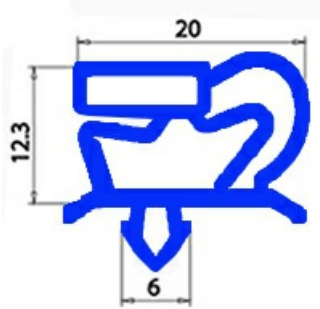

2123274

MAGNETIC SNAP IN GASKET 364X764mm EXT. (INTERNAL 350X750mm) QQ1

Date: 05-04-2025

Technical data

SHORT SIDE mm	A=364
LONG SIDE mm	B=764mm
PROFILE TYPE	QQ1