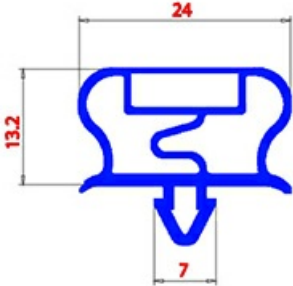

2123278

**MAGNETIC SNAP IN GASKET 430X625mm QQ21 O.D.**

Date: 19-09-2024

**Technical data**

SHORT SIDE mm	A=430mm
LONG SIDE mm	B=625mm
PROFILE TYPE	QQ21