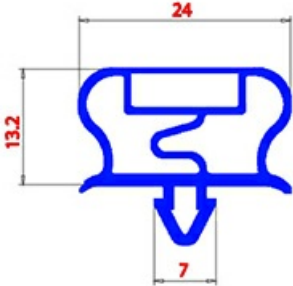

2123280

MAGNETIC SNAP IN GASKET 420X600mm QQ21 O.D.

Date: 19-09-2024

**Technical data**

SHORT SIDE mm	A=420mm
LONG SIDE mm	B=600mm
PROFILE TYPE	QQ21