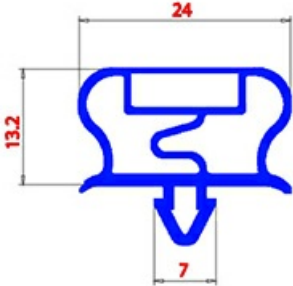

2123281

**MAGNETIC SNAP IN GASKET 600X1480mm QQ21 O.D.**

Date: 22-12-2024

**Technical data**

SHORT SIDE mm	A=600mm
LONG SIDE mm	B=1480mm
PROFILE TYPE	QQ21