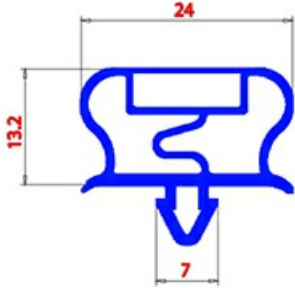

2123285

MAGNETIC SNAP IN GASKET 960X1800mm QQ21 O.D.

Date: 20-04-2025

Technical data

SHORT SIDE mm	A=960mm
LONG SIDE mm	B=1800mm
PROFILE TYPE	QQ21