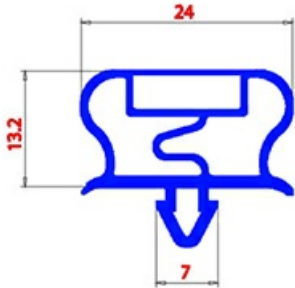

2123288

MAGNETIC SNAP IN GASKET 220X380mm QQ21 O.D

Date: 22-01-2025

**Technical data**

SHORT SIDE mm	A=220mm
LONG SIDE mm	B=380mm
PROFILE TYPE	QQ21