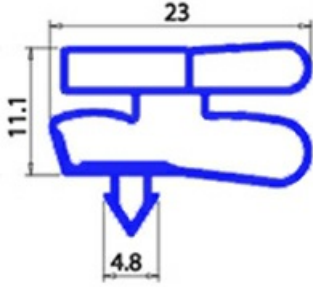

2123290

MAGNETIC SNAP IN GASKET 425X785mm XX3 O.D.

Date: 22-12-2024

Technical data

SHORT SIDE mm	A=425mm
LONG SIDE mm	B=785mm
PROFILE TYPE	XX3