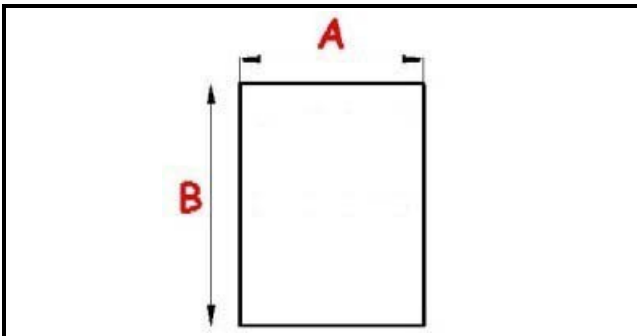

# MAGNETIC SNAP IN GASKET 420X610mm QQ21 O.D.

Date: 02-04-2025

## Technical data

SHORT SIDE mm	A=420mm
LONG SIDE mm	B=610mm
PROFILE TYPE	QQ21