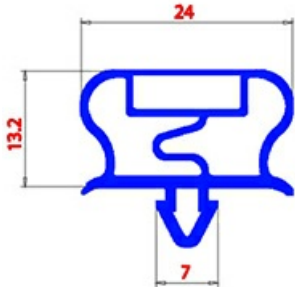

# MAGNETIC SNAP IN GASKET 420X610mm QQ21 O.D.

Date: 02-04-2025

## Technical data

SHORT SIDE mm	A=420mm
LONG SIDE mm	B=610mm
PROFILE TYPE	QQ21