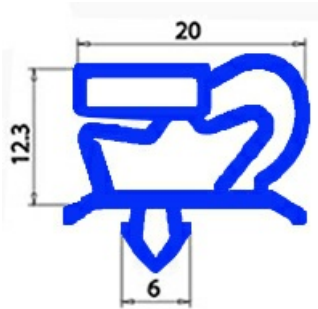

2123297

**MAGNETIC SNAP IN GASKET 498,5X2593,5mm INTERAX
512,5X2607,5mm EXTERNAL QQ1 (Z) BLACK**

Date: 22-01-2025

ORIGINAL
OSP
SPARE PARTS**Technical data**

SHORT SIDE mm	A=512mm
LONG SIDE mm	B=2607mm
PROFILE TYPE	QQ1