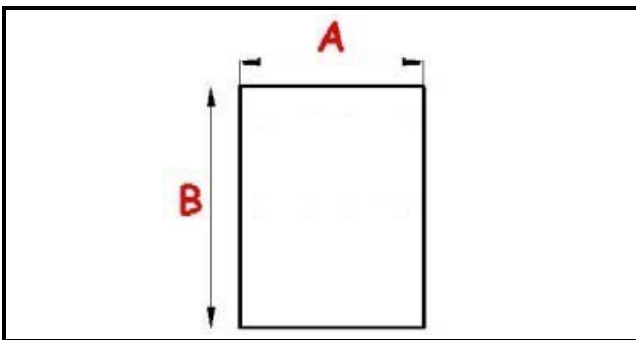

2123303

**MAGNETIC SNAP IN GASKET 495X650,5mm EXT, 481X636,5 INT.  
QQ1**

Date: 22-01-2025

**Technical data**

SHORT SIDE mm	A=495mm
LONG SIDE mm	B=650,5mm
PROFILE TYPE	QQ1