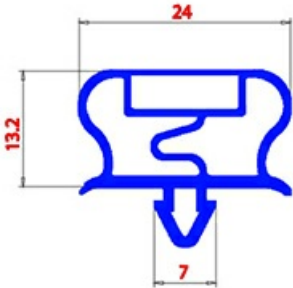

2123307

MAGNETIC SNAP IN GASKET 650X1660mm QQ21 O.D.

Date: 18-10-2024

**Technical data**

SHORT SIDE mm	A=650mm
LONG SIDE mm	B=1660mm
PROFILE TYPE	QQ21