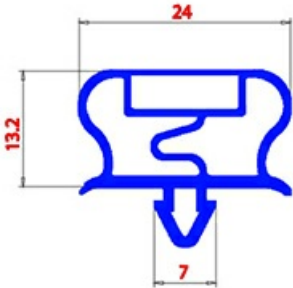

2123308

**MAGNETIC SNAP IN GASKET 590X725mm QQ21 O.D.**

Date: 22-11-2024

**Technical data**

SHORT SIDE mm	A=590mm
LONG SIDE mm	B=725mm
PROFILE TYPE	QQ21