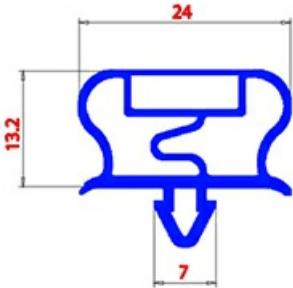

2123308

**MAGNETIC SNAP IN GASKET 590X725mm QQ21 O.D.**

Date: 22-12-2024

**Technical data**

SHORT SIDE mm	A=590mm
LONG SIDE mm	B=725mm
PROFILE TYPE	QQ21