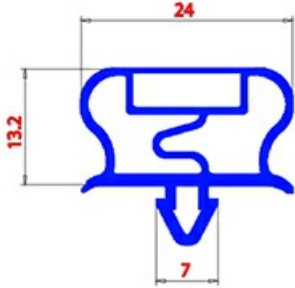

2123312

MAGNETIC SNAP IN GASKET 680X1490mm QQ21 O.D.

Date: 08-04-2025

Technical data

SHORT SIDE mm	A=680mm
LONG SIDE mm	B=1490mm
PROFILE TYPE	QQ21