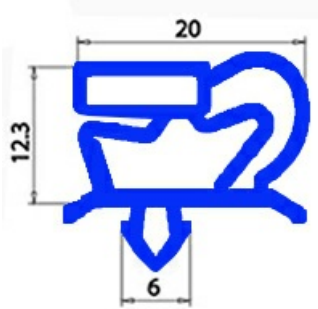

# MAGNETIC SNAP IN GASKET INTERNAL 338X1077mm EXT.349X1088mm QQ1 O.D.

Date: 07-04-2025

## Technical data

SHORT SIDE mm	A=349mm
LONG SIDE mm	B=1088mm
PROFILE TYPE	QQ1