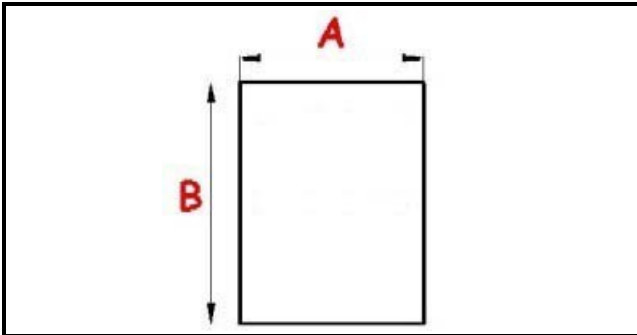

# MAGNETIC SNAP IN GASKET INTERNAL 338X1077mm EXT.349X1088mm QQ1 O.D.

Date: 07-04-2025

## Technical data

SHORT SIDE mm	A=349mm
LONG SIDE mm	B=1088mm
PROFILE TYPE	QQ1