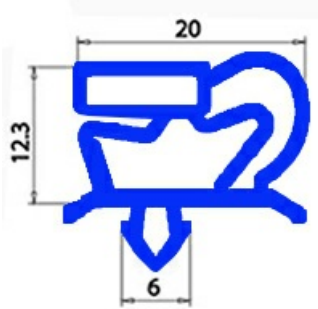

# MAGNETIC SNAP IN GASKET INT.483X1371mm (EXT.494X1382mm) QQ1 BLACK

Date: 08-04-2025

## Technical data

SHORT SIDE mm	A=494mm
LONG SIDE mm	B=1382mm
PROFILE TYPE	QQ1