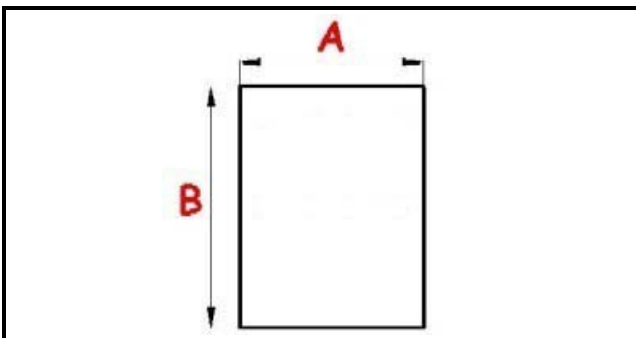

2123316

**MAGNETIC SNAP IN GASKET INT.483X1371mm (EXT.494X1382mm)
QQ1 BLACK**

Date: 22-12-2024

**Technical data**

SHORT SIDE mm	A=494mm
LONG SIDE mm	B=1382mm
PROFILE TYPE	QQ1