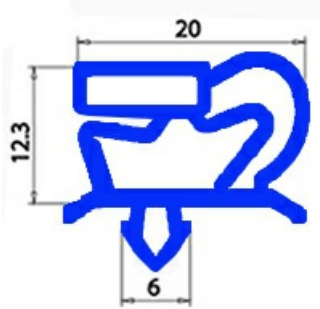

2123323

MAGNETIC SNAP IN GASKET.460X794mm EXT.471X805mm QQ1 O.D. GREY

Date: 08-04-2025

Technical data

SHORT SIDE mm	A=471mm
LONG SIDE mm	B=805mm
PROFILE TYPE	QQ1