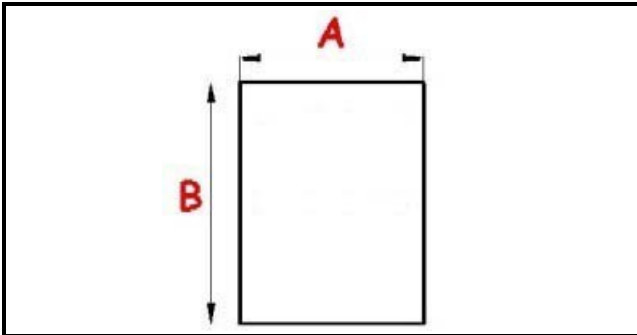

2123323

MAGNETIC SNAP IN GASKET.460X794mm EXT.471X805mm QQ1 O.D. GREY

Date: 08-04-2025

Technical data

SHORT SIDE mm	A=471mm
LONG SIDE mm	B=805mm
PROFILE TYPE	QQ1