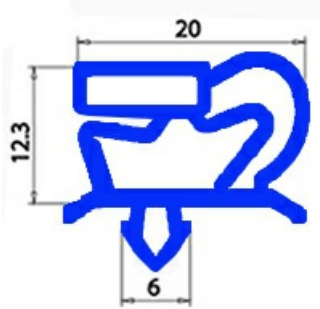

2123326

MAGNETIC SNAP IN GASKET INT.492X1535mm EXT.503X1546mm QQ1 GREY

Date: 08-04-2025

Technical data

SHORT SIDE mm	A=503mm
LONG SIDE mm	B=1546mm
PROFILE TYPE	QQ1