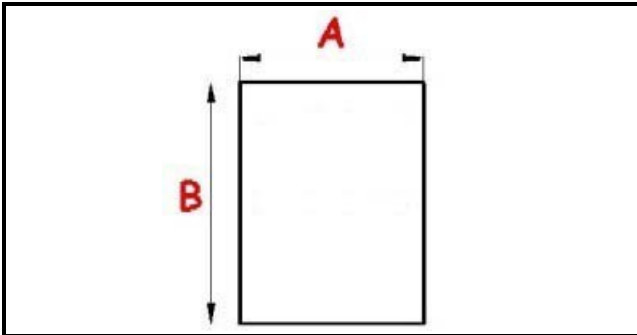

2123326

MAGNETIC SNAP IN GASKET INT.492X1535mm EXT.503X1546mm QQ1 GREY

Date: 08-04-2025

Technical data

SHORT SIDE mm	A=503mm
LONG SIDE mm	B=1546mm
PROFILE TYPE	QQ1