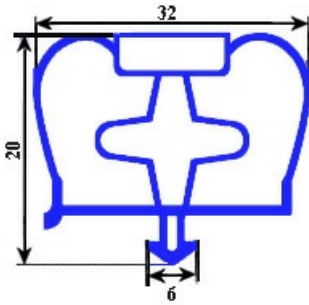

## Technical data

SHORT SIDE mm	A=420mm
LONG SIDE mm	B=600mm
PROFILE TYPE	YY29