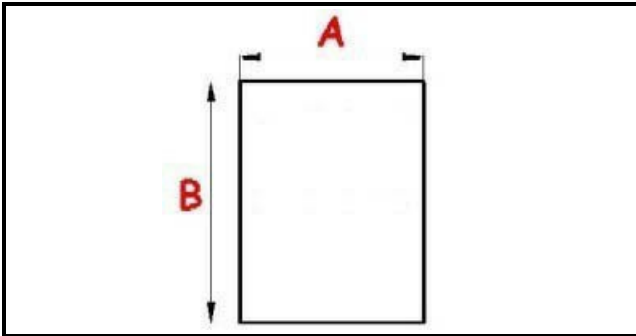

## Technical data

SHORT SIDE mm	A=420mm
LONG SIDE mm	B=600mm
PROFILE TYPE	YY29