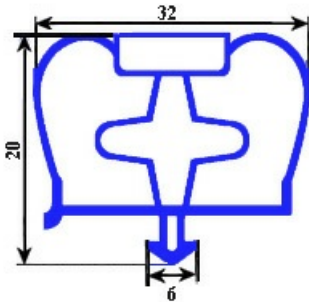

8801095

Date: 21-11-2024

Technical data

SHORT SIDE mm	A=420mm
LONG SIDE mm	B=600mm
PROFILE TYPE	YY29