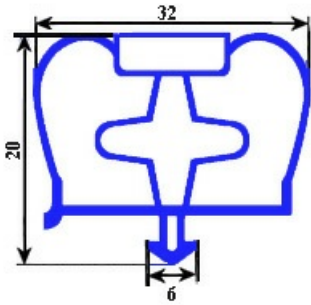

8801095

Date: 08-04-2025

Technical data

SHORT SIDE mm	A=420mm
LONG SIDE mm	B=600mm
PROFILE TYPE	YY29