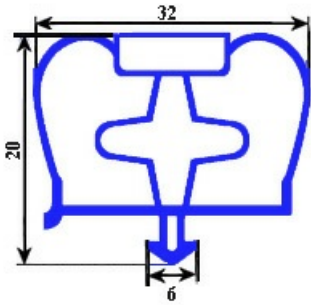

8801095

Date: 05-03-2025

Technical data

SHORT SIDE mm	A=420mm
LONG SIDE mm	B=600mm
PROFILE TYPE	YY29