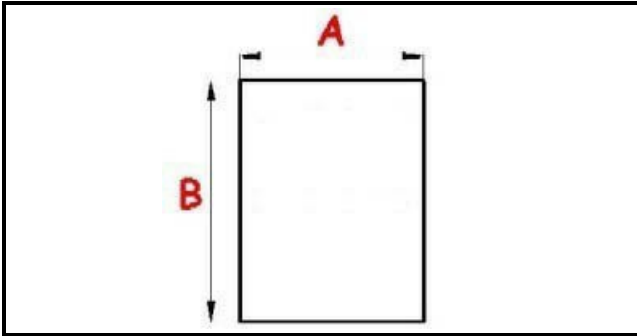

8801095

Date: 08-04-2025

Technical data

SHORT SIDE mm	A=420mm
LONG SIDE mm	B=600mm
PROFILE TYPE	YY29