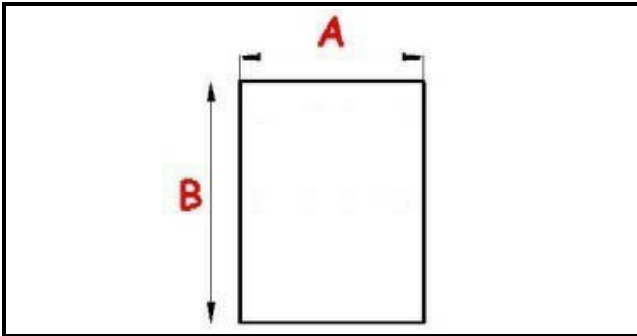

8801095

Date: 05-03-2025

Technical data

SHORT SIDE mm	A=420mm
LONG SIDE mm	B=600mm
PROFILE TYPE	YY29