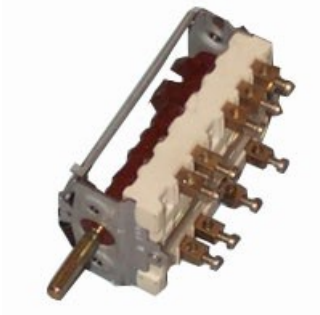

1105160

**SWITCH 5 POSITIONS 1500 A.PO**

Date: 21-11-2024

ORIGINAL  
**OSP**  
SPARE PARTS**Technical data**

---

NUMBER OF POLES	POLI/POLES=9
NUMBER OF POSITIONS	0-1-2-3-4

**Manufacturer code**

---