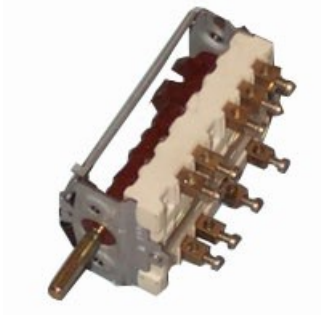

1105160

SWITCH 5 POSITIONS 1500 A.PO

Date: 22-12-2024

ORIGINAL
OSP
SPARE PARTS**Technical data**

NUMBER OF POLES	POLI/POLES=9
NUMBER OF POSITIONS	0-1-2-3-4

Manufacturer code

ANGELO PO GRANDI CUCINE SPA