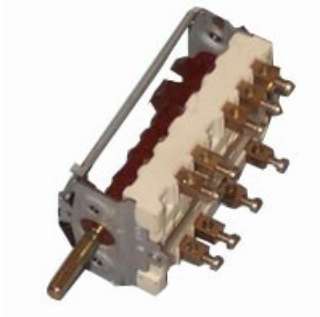

1105160

SWITCH 5 POSITIONS 1500 A.PO

Date: 05-04-2025

ORIGINAL
OSP
SPARE PARTS

Technical data

NUMBER OF POLES	POLI/POLES=9
NUMBER OF POSITIONS	0-1-2-3-4

Manufacturer code

_____ ANGELO PO GRANDI CUCINE SPA _____