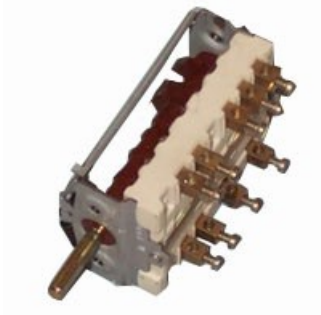

1105160

**SWITCH 5 POSITIONS 1500 A.PO**

Date: 22-01-2025

ORIGINAL  
**OSP**  
SPARE PARTS**Technical data**

---

NUMBER OF POLES	POLI/POLES=9
NUMBER OF POSITIONS	0-1-2-3-4

**Manufacturer code**

---