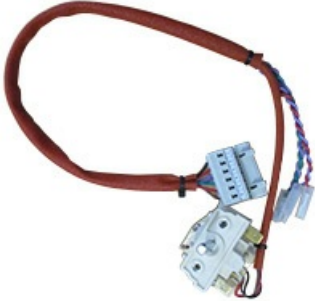

## KIT SELECTOR SWITCH 0-9 POSITIONS

Date: 22-01-2025

ORIGINAL  
**OSP**  
SPARE PARTS