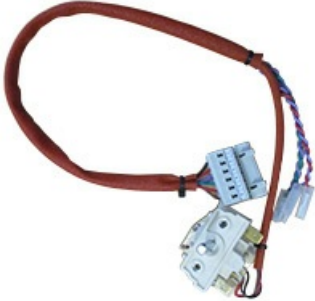

## KIT SELECTOR SWITCH 0-9 POSITIONS

Date: 22-11-2024

ORIGINAL  
**OSP**  
SPARE PARTS