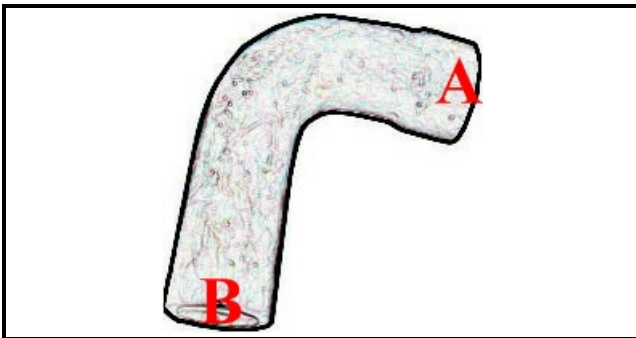

2108009

RINSE HOSE 4/82

Date: 22-01-2025

ORIGINAL
OSP
SPARE PARTS**Technical data**

MINIMUM INTERNAL DIAMETER mm	A=10mm
MAXIMUM INTERNAL DIAMETER mm	B=10mm
NUMBER OF WAYS	2 VIE/WAYS

Manufacturer code

OMNIWASH SRL - SOCIETA' A SOCIO UNICO