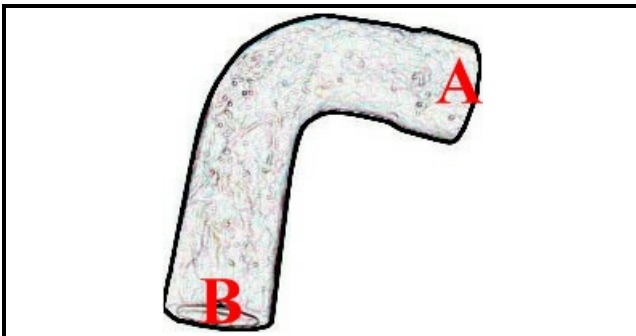

2108009

RINSE HOSE 4/82

Date: 21-11-2024

ORIGINAL
OSP
SPARE PARTS**Technical data**

| | |
|------------------------------|------------|
| MINIMUM INTERNAL DIAMETER mm | A=10mm |
| MAXIMUM INTERNAL DIAMETER mm | B=10mm |
| NUMBER OF WAYS | 2 VIE/WAYS |