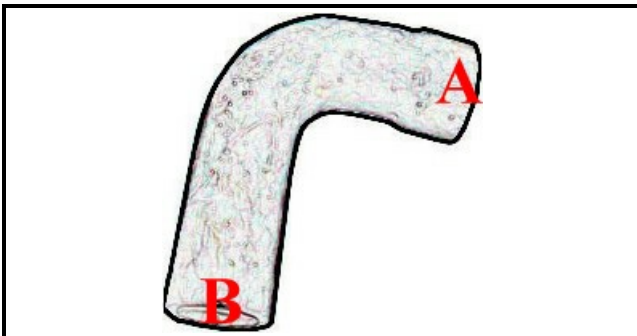

2108037

LOT SLEEVE AT/ALP44

Date: 23-02-2025

ORIGINAL
OSP
SPARE PARTS**Technical data**

MINIMUM INTERNAL DIAMETER mm	B=39mm
MAXIMUM INTERNAL DIAMETER mm	A=59mm
NUMBER OF WAYS	2 VIE/WAYS

Manufacturer code

A.T.A. SRL