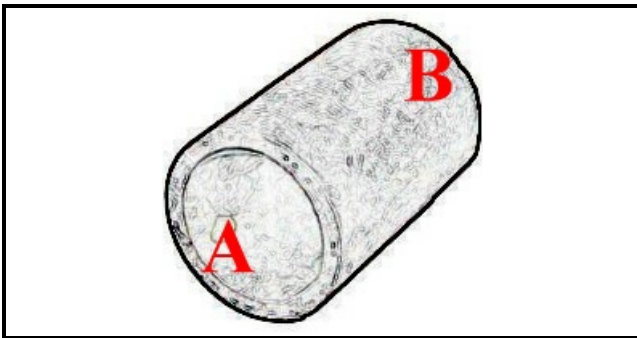

2108060

OUTLET HOSE BHC

Date: 03-04-2025

ORIGINAL
OSP
SPARE PARTS

Technical data

MINIMUM INTERNAL DIAMETER mm	B=25mm
MAXIMUM INTERNAL DIAMETER mm	A=35mm
NUMBER OF WAYS	2 VIE/WAYS

Manufacturer code

COMENDA - ALI GROUP SRL A SOCIO UNICO