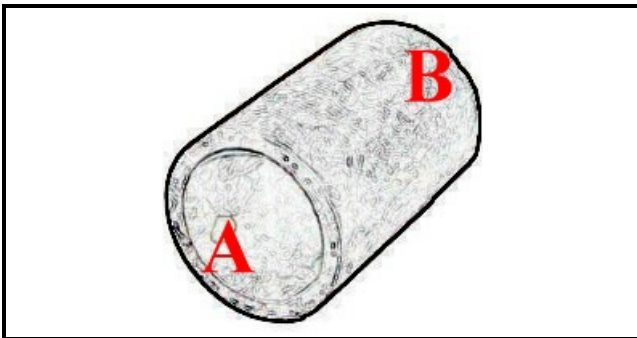

2108046

**SUCTION COLLAR**

Date: 23-02-2025

ORIGINAL  
**OSP**  
SPARE PARTS**Technical data**

MINIMUM INTERNAL DIAMETER mm	A=26mm
MAXIMUM INTERNAL DIAMETER mm	B=26mm

**Manufacturer code**

ARISTARCO / KASTEL S.P.A.