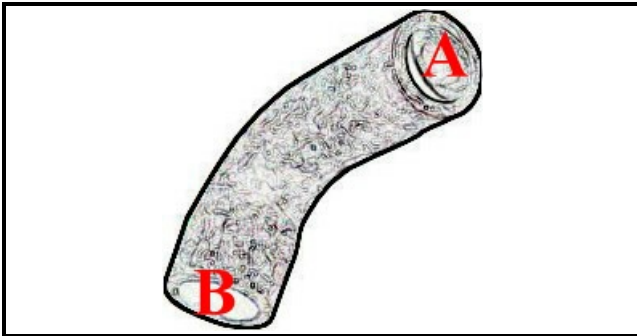

Technical data

NUMBER OF WAYS	2 VIE/WAYS

Manufacturer code

COMENDA - ALI GROUP SRL A SOCIO UNICO