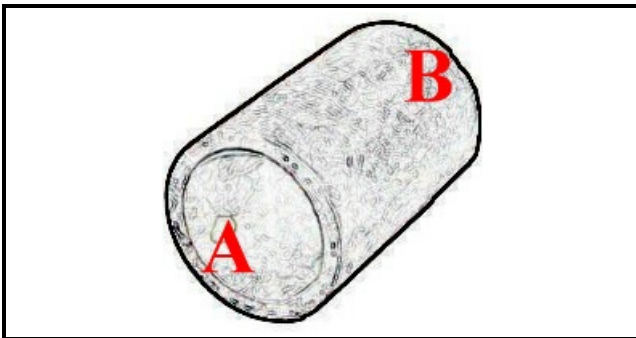

2108060

**OUTLET HOSE BHC**

Date: 23-02-2025

ORIGINAL  
**OSP**  
SPARE PARTS**Technical data**

MINIMUM INTERNAL DIAMETER mm	B=25mm
MAXIMUM INTERNAL DIAMETER mm	A=35mm
NUMBER OF WAYS	2 VIE/WAYS

**Manufacturer code**