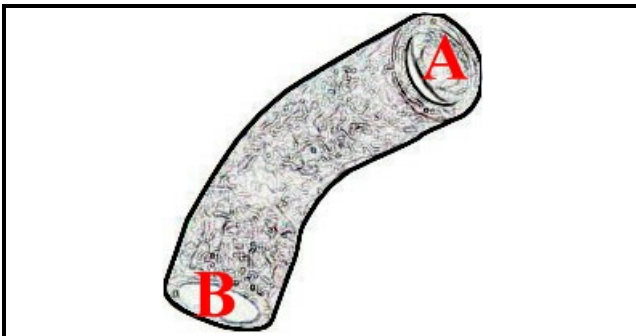

2108062

**"OUTLET HOSE FOR ""F45/LF350"" PUMP"**

Date: 23-02-2025

ORIGINAL  
**OSP**  
SPARE PARTS**Technical data**

MINIMUM INTERNAL DIAMETER mm	A=37mm
MAXIMUM INTERNAL DIAMETER mm	B=39mm
NUMBER OF WAYS	2 VIE/WAYS