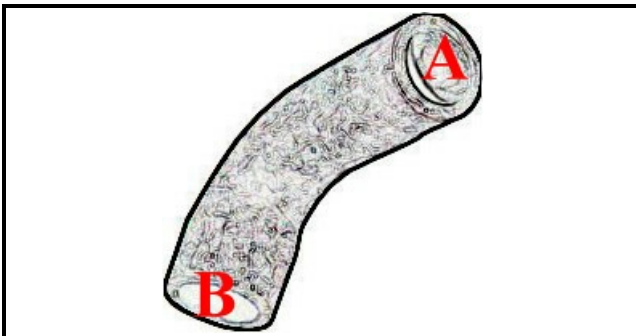

2108062

"OUTLET HOSE FOR ""F45/LF350"" PUMP"

Date: 09-01-2025

ORIGINAL
OSP
SPARE PARTS**Technical data**

MINIMUM INTERNAL DIAMETER mm	A=37mm
MAXIMUM INTERNAL DIAMETER mm	B=39mm
NUMBER OF WAYS	2 VIE/WAYS

Manufacturer code