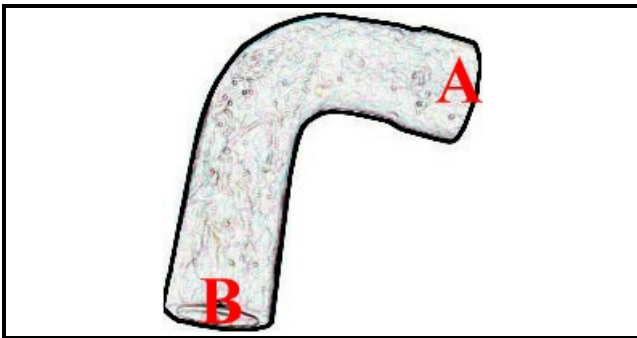

2108063

SUCTION SLEEVE C34-S NUOVA L

Date: 03-04-2025

ORIGINAL
OSP
SPARE PARTS

Technical data

MINIMUM INTERNAL DIAMETER mm	B=59mm
MAXIMUM INTERNAL DIAMETER mm	A=61mm
NUMBER OF WAYS	2 VIE/WAYS

Manufacturer code