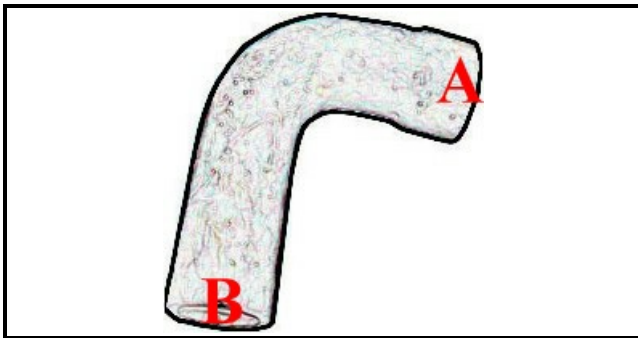

2108066

EXTRACTION HOSE B15/16/1819T

Date: 08-04-2025

ORIGINAL
OSP
SPARE PARTS

Technical data

MINIMUM INTERNAL DIAMETER mm	B=29mm
MAXIMUM INTERNAL DIAMETER mm	A=44mm
NUMBER OF WAYS	2 VIE/WAYS

Manufacturer code