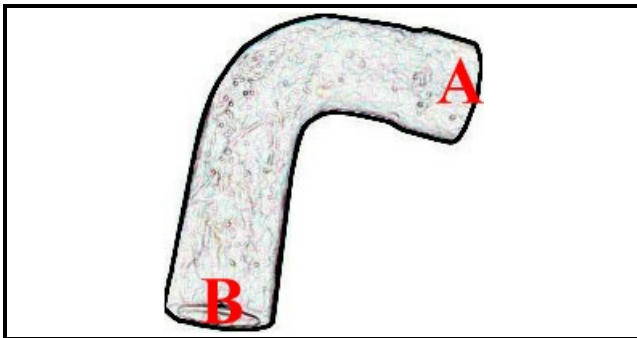

2108066

EXTRACTION HOSE B15/16/1819T

Date: 09-01-2025

ORIGINAL
OSP
SPARE PARTS**Technical data**

MINIMUM INTERNAL DIAMETER mm	B=29mm
MAXIMUM INTERNAL DIAMETER mm	A=44mm
NUMBER OF WAYS	2 VIE/WAYS

Manufacturer code