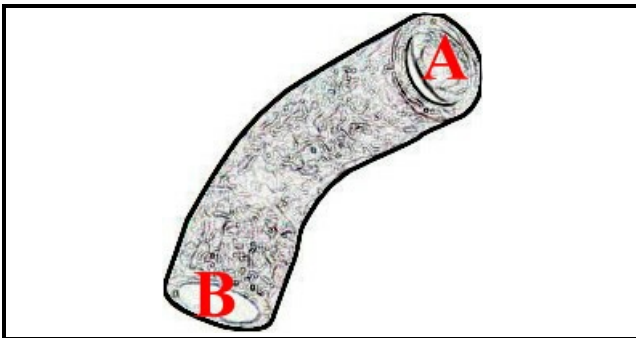

2108071

LOT PUMP SLEEVE C30

Date: 22-01-2025

ORIGINAL
OSP
SPARE PARTS**Technical data**

MINIMUM INTERNAL DIAMETER mm	A=39mm
MAXIMUM INTERNAL DIAMETER mm	B=45mm
NUMBER OF WAYS	2 VIE/WAYS

Manufacturer code

COMENDA - ALI GROUP SRL A SOCIO UNICO