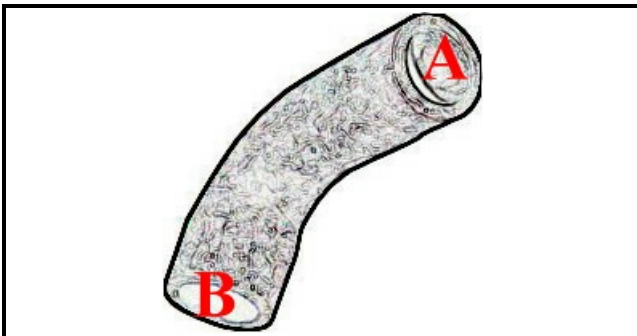

2108071

LOT PUMP SLEEVE C30

Date: 22-11-2024

ORIGINAL
OSP
SPARE PARTS**Technical data**

MINIMUM INTERNAL DIAMETER mm	A=39mm
MAXIMUM INTERNAL DIAMETER mm	B=45mm
NUMBER OF WAYS	2 VIE/WAYS

Manufacturer code

COMENDA - ALI GROUP SRL A SOCIO UNICO