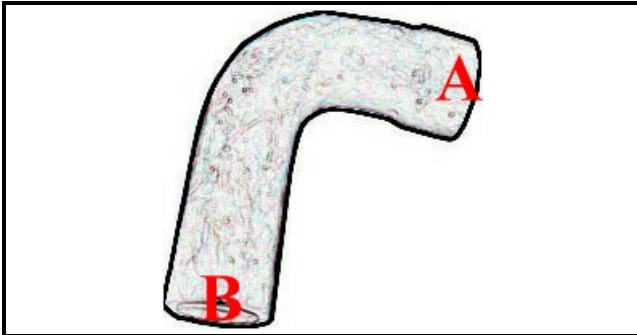

2108072

**EXTRACTION HOSE C70/75**

Date: 22-11-2024

ORIGINAL  
**OSP**  
SPARE PARTS**Technical data**

MINIMUM INTERNAL DIAMETER mm	A=37mm
MAXIMUM INTERNAL DIAMETER mm	B=43mm
NUMBER OF WAYS	2 VIE/WAYS

**Manufacturer code**