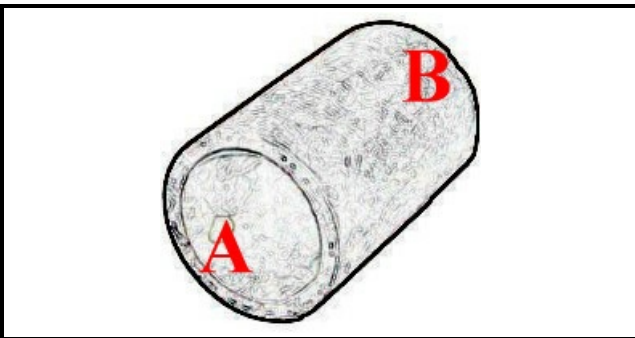

2108075

SLEEVE LC380/C140

Date: 22-11-2024

ORIGINAL
OSP
SPARE PARTS**Technical data**

| | |
|------------------------------|------------|
| DEPTH MM | L=100mm |
| MINIMUM INTERNAL DIAMETER mm | A=50mm |
| MAXIMUM INTERNAL DIAMETER mm | B=56mm |
| NUMBER OF WAYS | 2 VIE/WAYS |