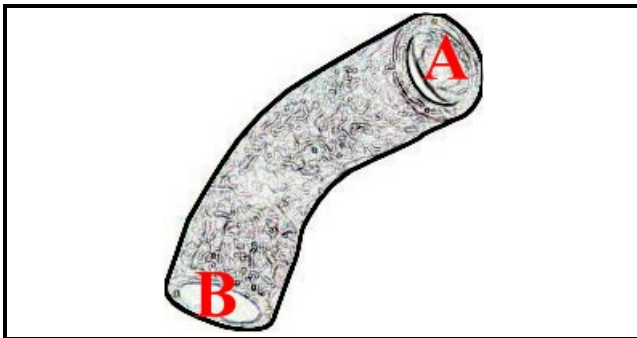

2108076

PUMP SUCTION SLEEVE LF400

Date: 22-11-2024

ORIGINAL
OSP
SPARE PARTS**Technical data**

MINIMUM INTERNAL DIAMETER mm	A=41mm
MAXIMUM INTERNAL DIAMETER mm	B=43mm
NUMBER OF WAYS	2 VIE/WAYS

Manufacturer code