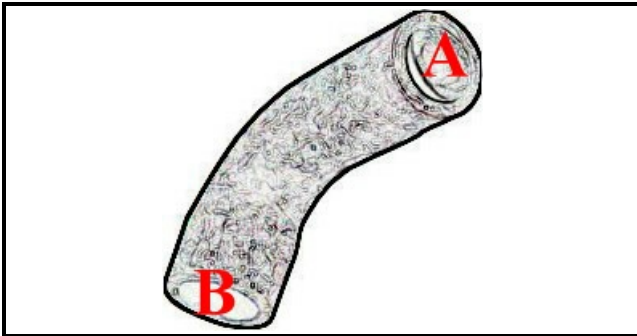

# PUMP SUCTION SLEEVE LF400

Date: 07-04-2025

ORIGINAL  
**OSP**  
SPARE PARTS

## Technical data

MINIMUM INTERNAL DIAMETER mm	A=41mm
MAXIMUM INTERNAL DIAMETER mm	B=43mm
NUMBER OF WAYS	2 VIE/WAYS