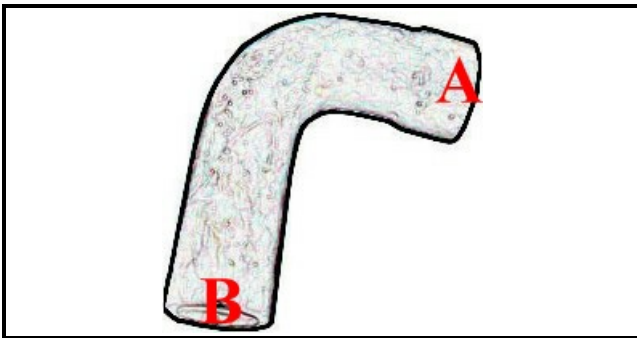

2108088

SUCTION SLEEVE STAR S

Date: 12-04-2025

ORIGINAL
OSP
SPARE PARTS

Technical data

MINIMUM INTERNAL DIAMETER mm	A=29mm
MAXIMUM INTERNAL DIAMETER mm	B=32mm
NUMBER OF WAYS	2 VIE/WAYS