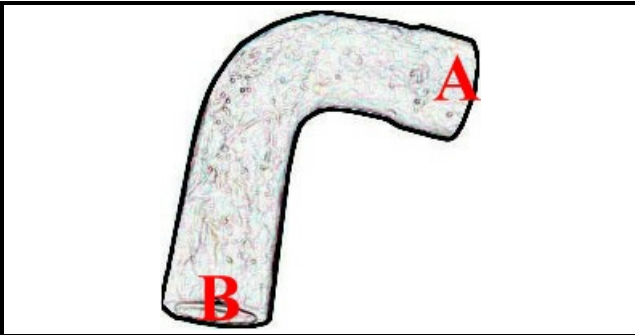

2108088

**SUCTION SLEEVE STAR S**

Date: 10-01-2025

ORIGINAL  
**OSP**  
SPARE PARTS**Technical data**

MINIMUM INTERNAL DIAMETER mm	A=29mm
MAXIMUM INTERNAL DIAMETER mm	B=32mm
NUMBER OF WAYS	2 VIE/WAYS