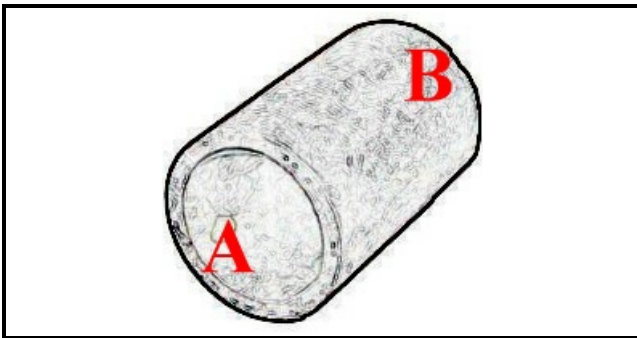

# SUCTION SLEEVE 95 GS100 DIAM. 60/60

Date: 10-04-2025

ORIGINAL  
**OSP**  
SPARE PARTS

## Technical data

MINIMUM INTERNAL DIAMETER mm	A=52mm
MAXIMUM INTERNAL DIAMETER mm	B=58mm
NUMBER OF WAYS	2 VIE/WAYS