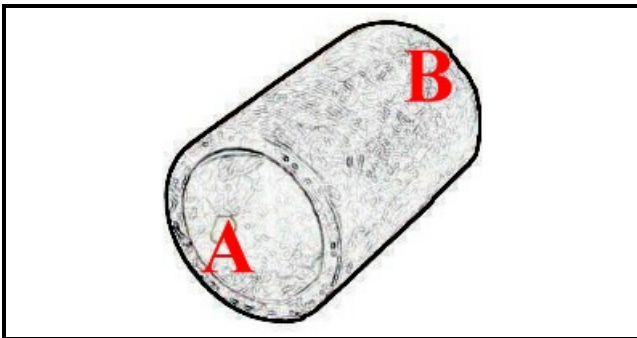

2108093

SUCTION SLEEVE 95 GS100 DIAM. 60/60

Date: 23-02-2025

ORIGINAL
OSP
SPARE PARTS**Technical data**

MINIMUM INTERNAL DIAMETER mm	A=52mm
MAXIMUM INTERNAL DIAMETER mm	B=58mm
NUMBER OF WAYS	2 VIE/WAYS