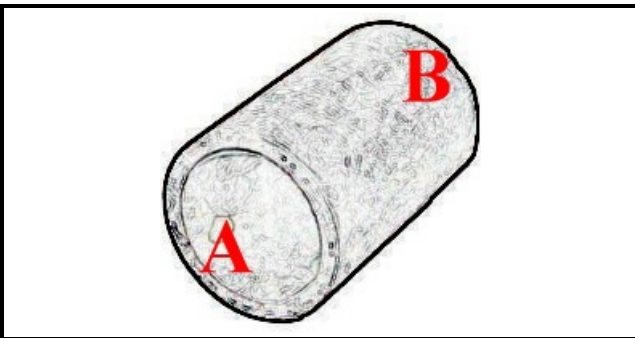

2108097

**PUMP LOT SLEEVE D. 36X28X75 DERBY325**

Date: 22-11-2024

ORIGINAL  
**OSP**  
SPARE PARTS**Technical data**

MINIMUM INTERNAL DIAMETER mm	A=28mm
MAXIMUM INTERNAL DIAMETER mm	B=28mm
NUMBER OF WAYS	2 VIE/WAYS