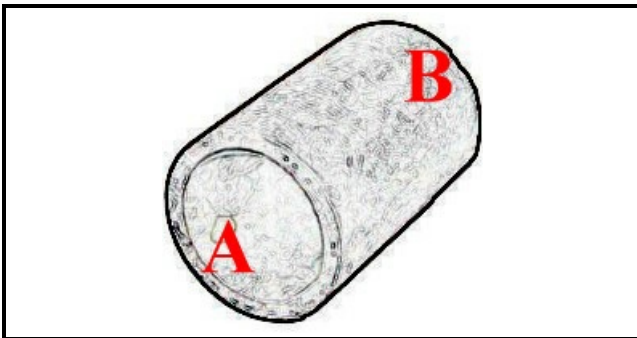

2108108

LOT SLEEVE RONY FLEX 35.285

Date: 23-02-2025

**Technical data**

MINIMUM INTERNAL DIAMETER mm	A=28mm
MAXIMUM INTERNAL DIAMETER mm	B=28mm
NUMBER OF WAYS	2 VIE/WAYS