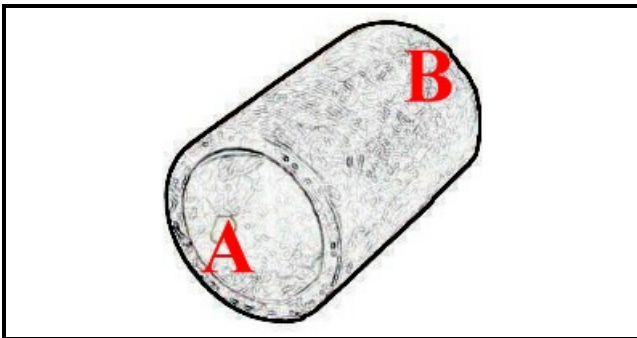

2108108

**LOT SLEEVE RONY FLEX 35.285**

Date: 22-11-2024

ORIGINAL  
**OSP**  
SPARE PARTS**Technical data**

MINIMUM INTERNAL DIAMETER mm	A=28mm
MAXIMUM INTERNAL DIAMETER mm	B=28mm
NUMBER OF WAYS	2 VIE/WAYS