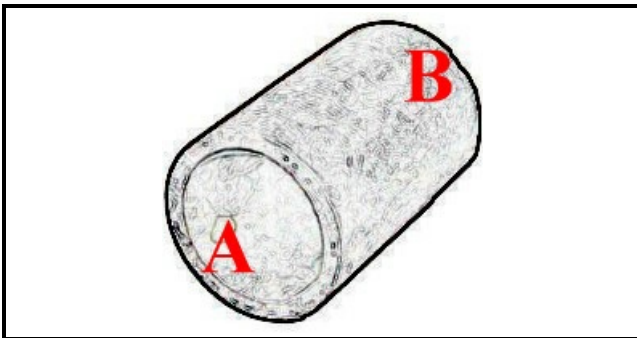

2108108

LOT SLEEVE RONY FLEX 35.285

Date: 22-12-2024

**Technical data**

MINIMUM INTERNAL DIAMETER mm	A=28mm
MAXIMUM INTERNAL DIAMETER mm	B=28mm
NUMBER OF WAYS	2 VIE/WAYS