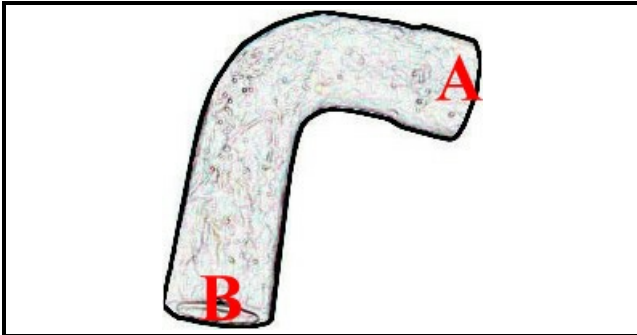

2108128

LOT PUMP SLEEVE C70 75

Date: 22-01-2025

ORIGINAL
OSP
SPARE PARTS**Technical data**

MINIMUM INTERNAL DIAMETER mm	A=41mm
MAXIMUM INTERNAL DIAMETER mm	B=46mm
NUMBER OF WAYS	2 VIE/WAYS

Manufacturer code