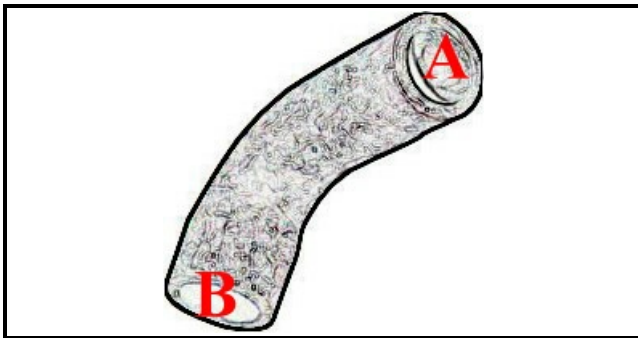

2108148

EXTRACTION HOSE E40 V40 C400 96

Date: 05-04-2025

ORIGINAL
OSP
SPARE PARTS

Technical data

MINIMUM INTERNAL DIAMETER mm	B=30mm
MAXIMUM INTERNAL DIAMETER mm	A=40mm
NUMBER OF WAYS	2 VIE/WAYS

Manufacturer code