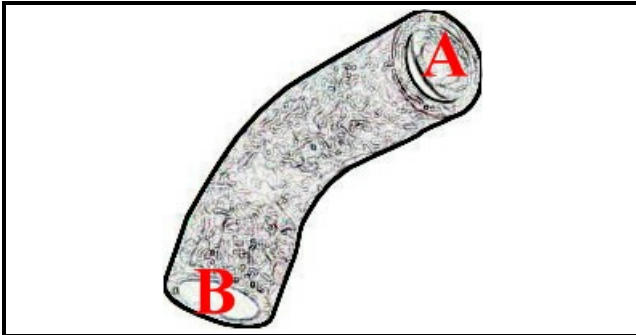

2108148

**EXTRACTION HOSE E40 V40 C400 96**

Date: 22-12-2024

ORIGINAL  
**OSP**  
SPARE PARTS**Technical data**

MINIMUM INTERNAL DIAMETER mm	B=30mm
MAXIMUM INTERNAL DIAMETER mm	A=40mm
NUMBER OF WAYS	2 VIE/WAYS