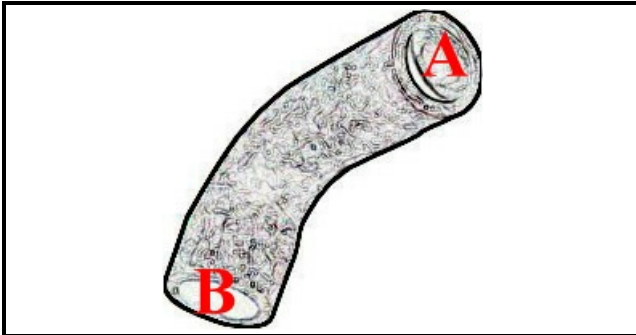

2108148

**EXTRACTION HOSE E40 V40 C400 96**

Date: 23-02-2025

ORIGINAL  
**OSP**  
SPARE PARTS**Technical data**

MINIMUM INTERNAL DIAMETER mm	B=30mm
MAXIMUM INTERNAL DIAMETER mm	A=40mm
NUMBER OF WAYS	2 VIE/WAYS