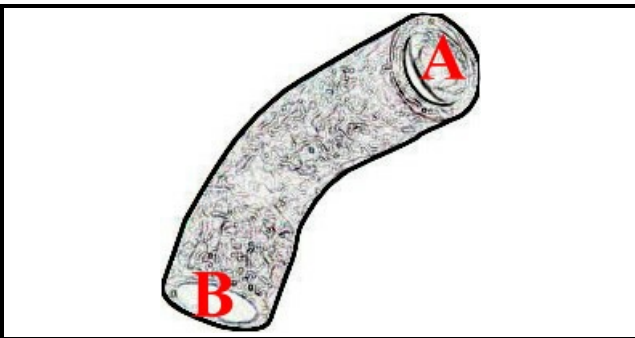

2108153

SUCTION SLEEVE 600 ELFRAMO

Date: 22-12-2024

ORIGINAL
OSP
SPARE PARTS**Technical data**

MINIMUM INTERNAL DIAMETER mm	B=70mm
MAXIMUM INTERNAL DIAMETER mm	A=85mm
NUMBER OF WAYS	2 VIE/WAYS

Manufacturer code