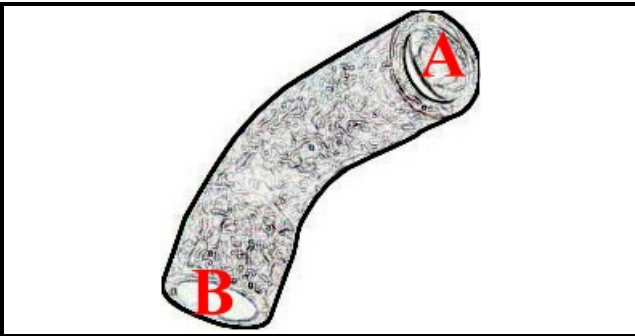

2108153

SUCTION SLEEVE 600 ELFRAMO

Date: 05-04-2025

ORIGINAL
OSP
SPARE PARTS

Technical data

MINIMUM INTERNAL DIAMETER mm	B=70mm
MAXIMUM INTERNAL DIAMETER mm	A=85mm
NUMBER OF WAYS	2 VIE/WAYS

Manufacturer code