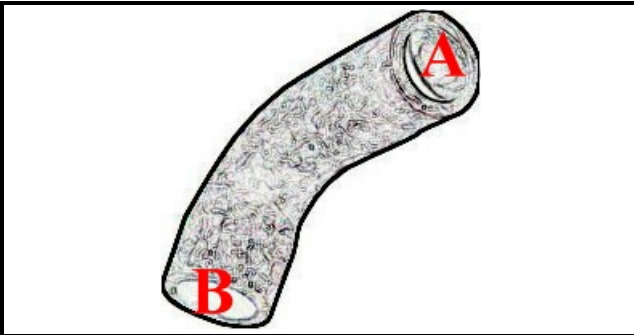

2108153

**SUCTION SLEEVE 600 ELFRAMO**

Date: 23-02-2025

ORIGINAL  
**OSP**  
SPARE PARTS**Technical data**

MINIMUM INTERNAL DIAMETER mm	B=70mm
MAXIMUM INTERNAL DIAMETER mm	A=85mm
NUMBER OF WAYS	2 VIE/WAYS