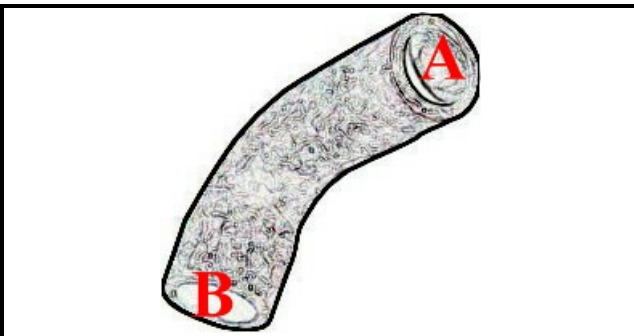

2108153

SUCTION SLEEVE 600 ELFRAMO

Date: 22-01-2025

ORIGINAL
OSP
SPARE PARTS**Technical data**

MINIMUM INTERNAL DIAMETER mm	B=70mm
MAXIMUM INTERNAL DIAMETER mm	A=85mm
NUMBER OF WAYS	2 VIE/WAYS

Manufacturer code