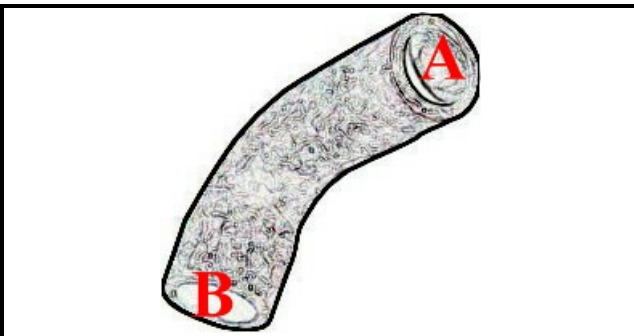

2108153

SUCTION SLEEVE 600 ELFRAMO

Date: 22-11-2024

ORIGINAL
OSP
SPARE PARTS**Technical data**

MINIMUM INTERNAL DIAMETER mm	B=70mm
MAXIMUM INTERNAL DIAMETER mm	A=85mm
NUMBER OF WAYS	2 VIE/WAYS

Manufacturer code