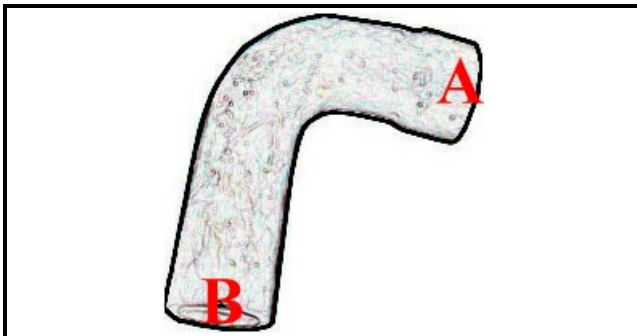

2108188

SUCTION SLEEVE C44

Date: 23-02-2025

ORIGINAL
OSP
SPARE PARTS**Technical data**

| | |
|------------------------------|------------|
| MINIMUM INTERNAL DIAMETER mm | A=60mm |
| MAXIMUM INTERNAL DIAMETER mm | B=65mm |
| NUMBER OF WAYS | 2 VIE/WAYS |