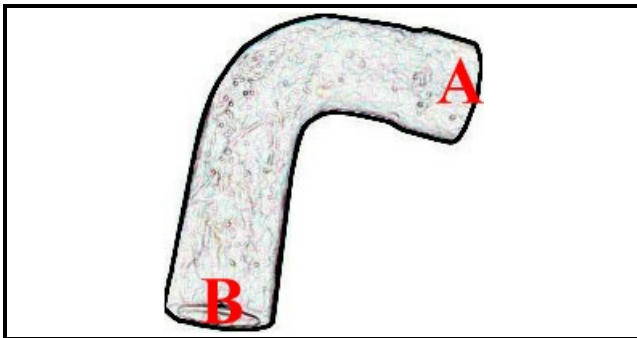

2108188

SUCTION SLEEVE C44

Date: 22-12-2024

ORIGINAL
OSP
SPARE PARTS**Technical data**

MINIMUM INTERNAL DIAMETER mm	A=60mm
MAXIMUM INTERNAL DIAMETER mm	B=65mm
NUMBER OF WAYS	2 VIE/WAYS

Manufacturer code

ELFRAMO SPA