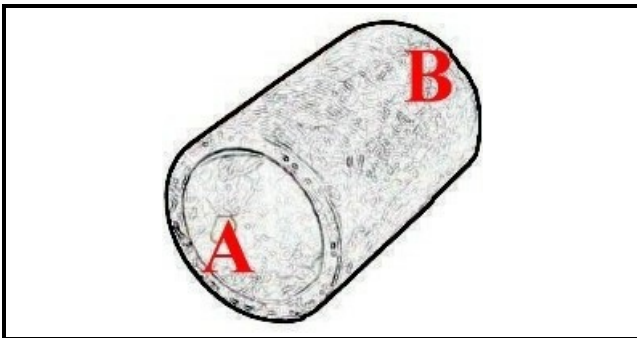

2108196

**LOT SLEEVE FOR PUMP LC5**

Date: 22-11-2024

ORIGINAL  
**OSP**  
SPARE PARTS**Technical data**

MINIMUM INTERNAL DIAMETER mm	A=39mm
MAXIMUM INTERNAL DIAMETER mm	B=48mm
NUMBER OF WAYS	2 VIE/WAYS

**Manufacturer code**