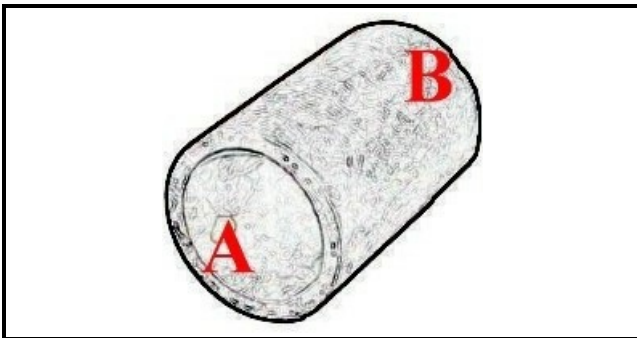

2108196

LOT SLEEVE FOR PUMP LC5

Date: 22-01-2025

ORIGINAL
OSP
SPARE PARTS**Technical data**

MINIMUM INTERNAL DIAMETER mm	A=39mm
MAXIMUM INTERNAL DIAMETER mm	B=48mm
NUMBER OF WAYS	2 VIE/WAYS

Manufacturer code