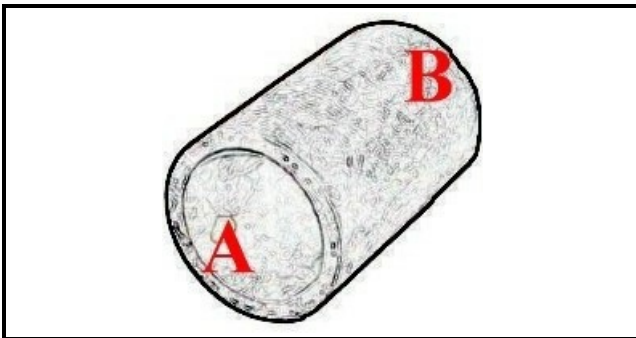

2108196

LOT SLEEVE FOR PUMP LC5

Date: 22-12-2024

ORIGINAL
OSP
SPARE PARTS**Technical data**

MINIMUM INTERNAL DIAMETER mm	A=39mm
MAXIMUM INTERNAL DIAMETER mm	B=48mm
NUMBER OF WAYS	2 VIE/WAYS

Manufacturer code