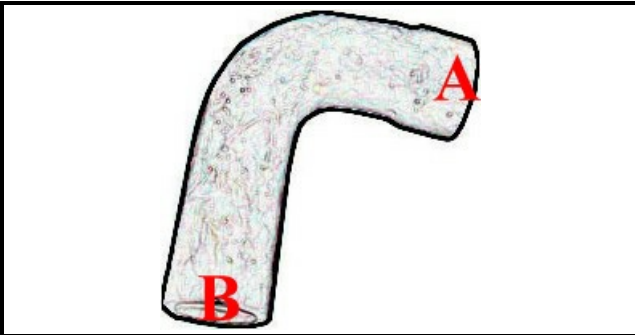

2108199

HOSE ASPIRATION PUMP LF2004

Date: 10-01-2025

ORIGINAL
OSP
SPARE PARTS**Technical data**

MINIMUM INTERNAL DIAMETER mm	A=45mm
MAXIMUM INTERNAL DIAMETER mm	B=48mm
NUMBER OF WAYS	2 VIE/WAYS

Manufacturer code