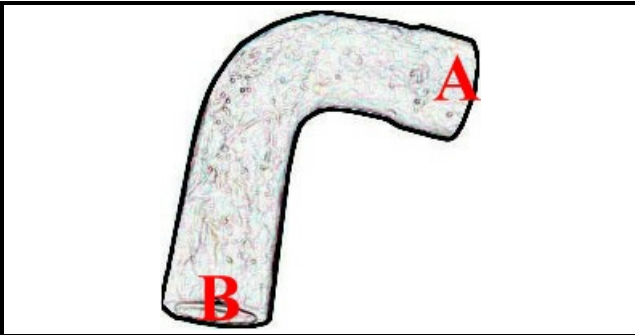

2108199

HOSE ASPIRATION PUMP LF2004

Date: 23-02-2025

ORIGINAL
OSP
SPARE PARTS**Technical data**

MINIMUM INTERNAL DIAMETER mm	A=45mm
MAXIMUM INTERNAL DIAMETER mm	B=48mm
NUMBER OF WAYS	2 VIE/WAYS

Manufacturer code